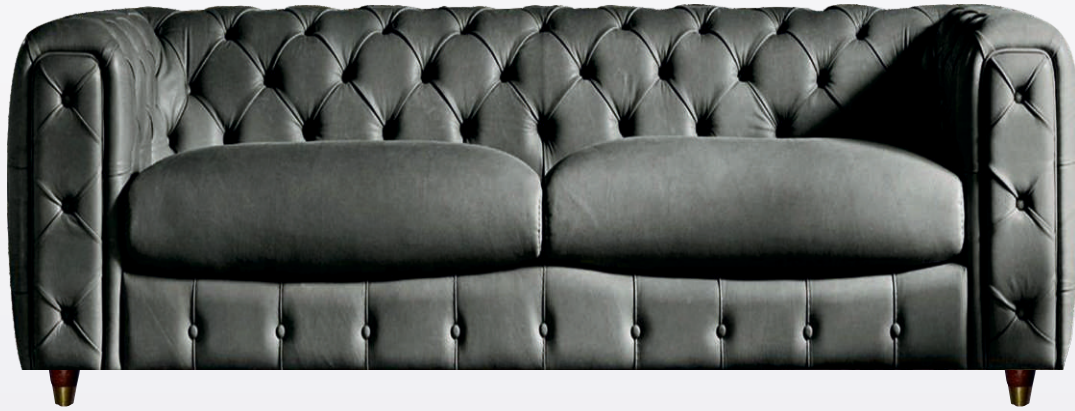

SOFA SERIES

PRESTIGE (DEPTH - 850 mm)			
	SINGLE SEATER	TWO SEATER	THREE SEATER
FABRIC (MTR.)	5.00	6.75	7.75
SIZE (FT.)	3.50	5.25	7.00