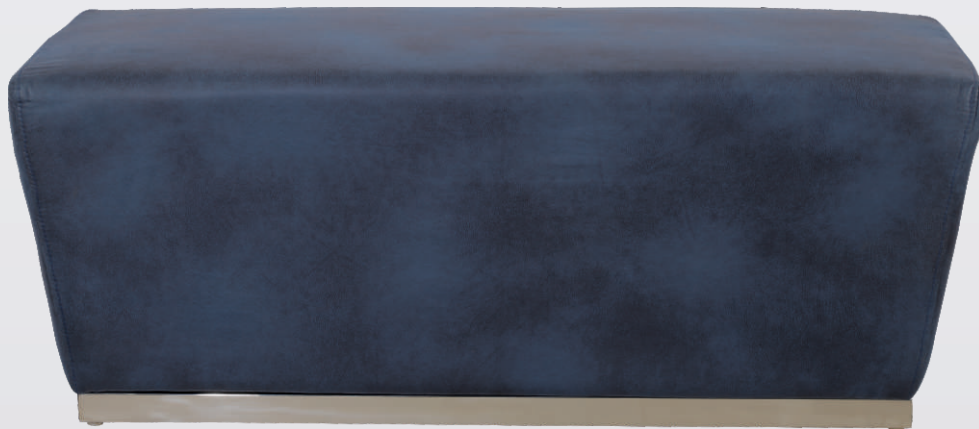

Bristol OTTOMAN (DEPTH - 500 mm)			
	SINGLE SEATER	TWO SEATER	THREE SEATER
FABRIC (MTR.)	1.00	2.00	3.00
SIZE (FT.)	1.50	3.00	4.50