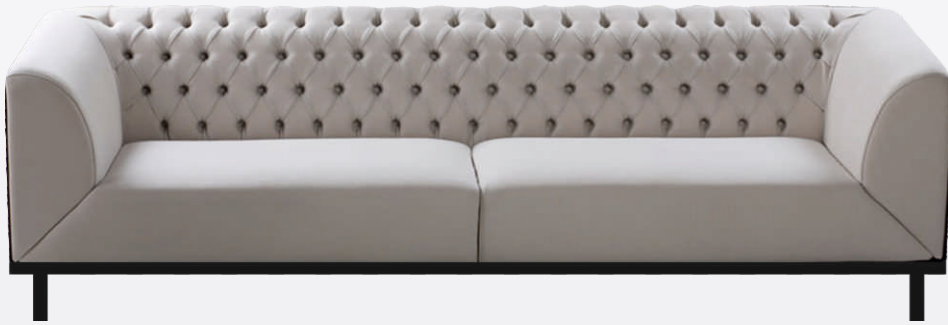

SOFA SERIES