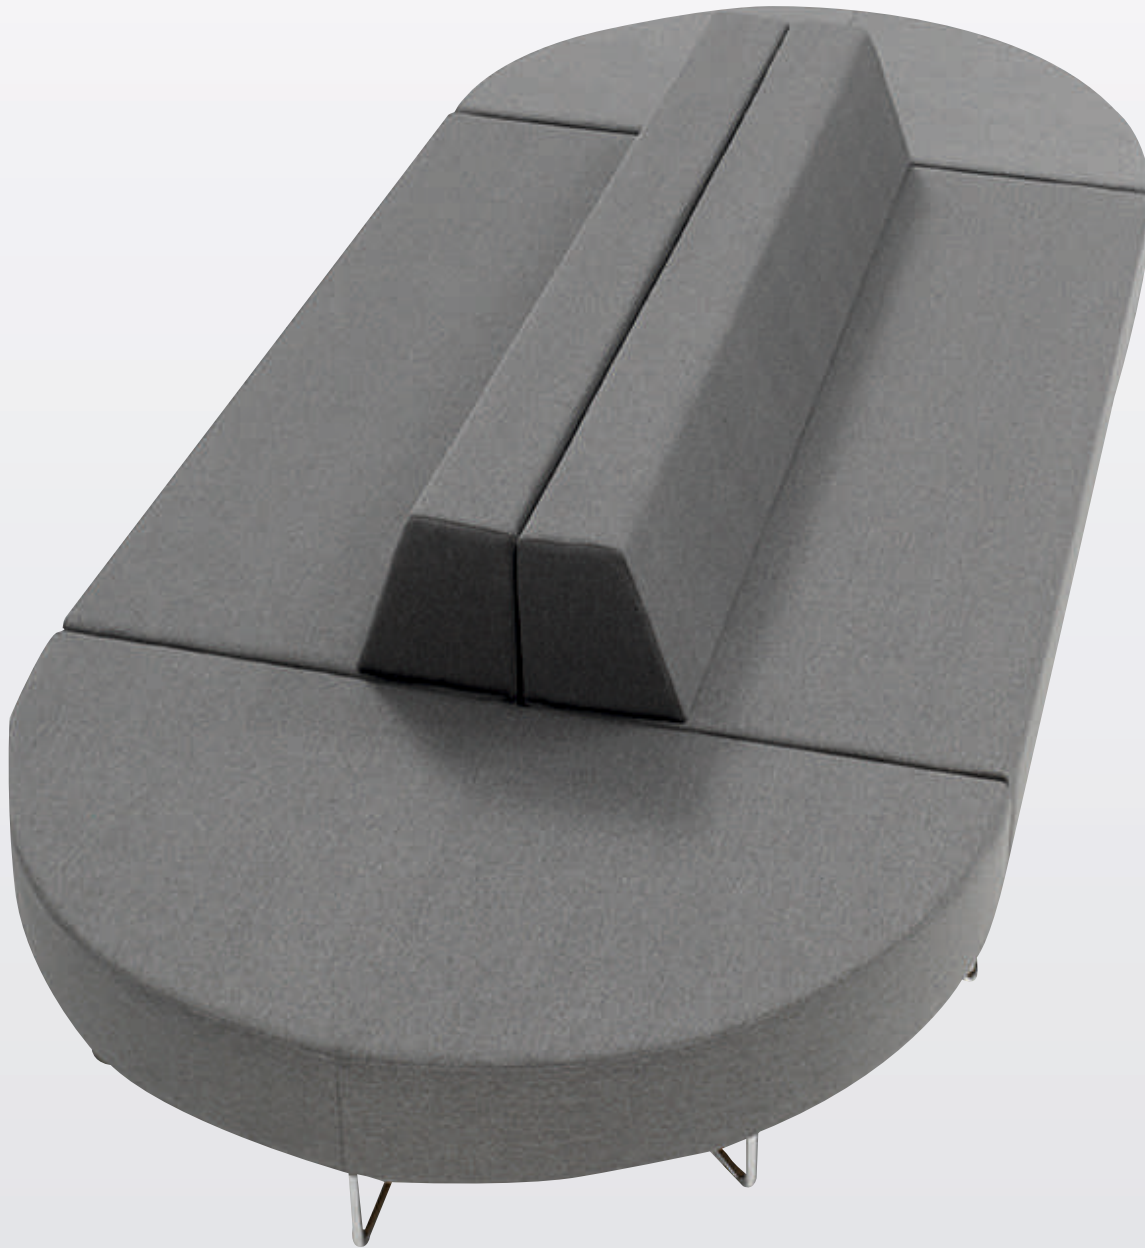

SOFT SEATING

Opal

Choose your size, choose your fabric,
these sofas are bound to make a difference in the way you use your space.