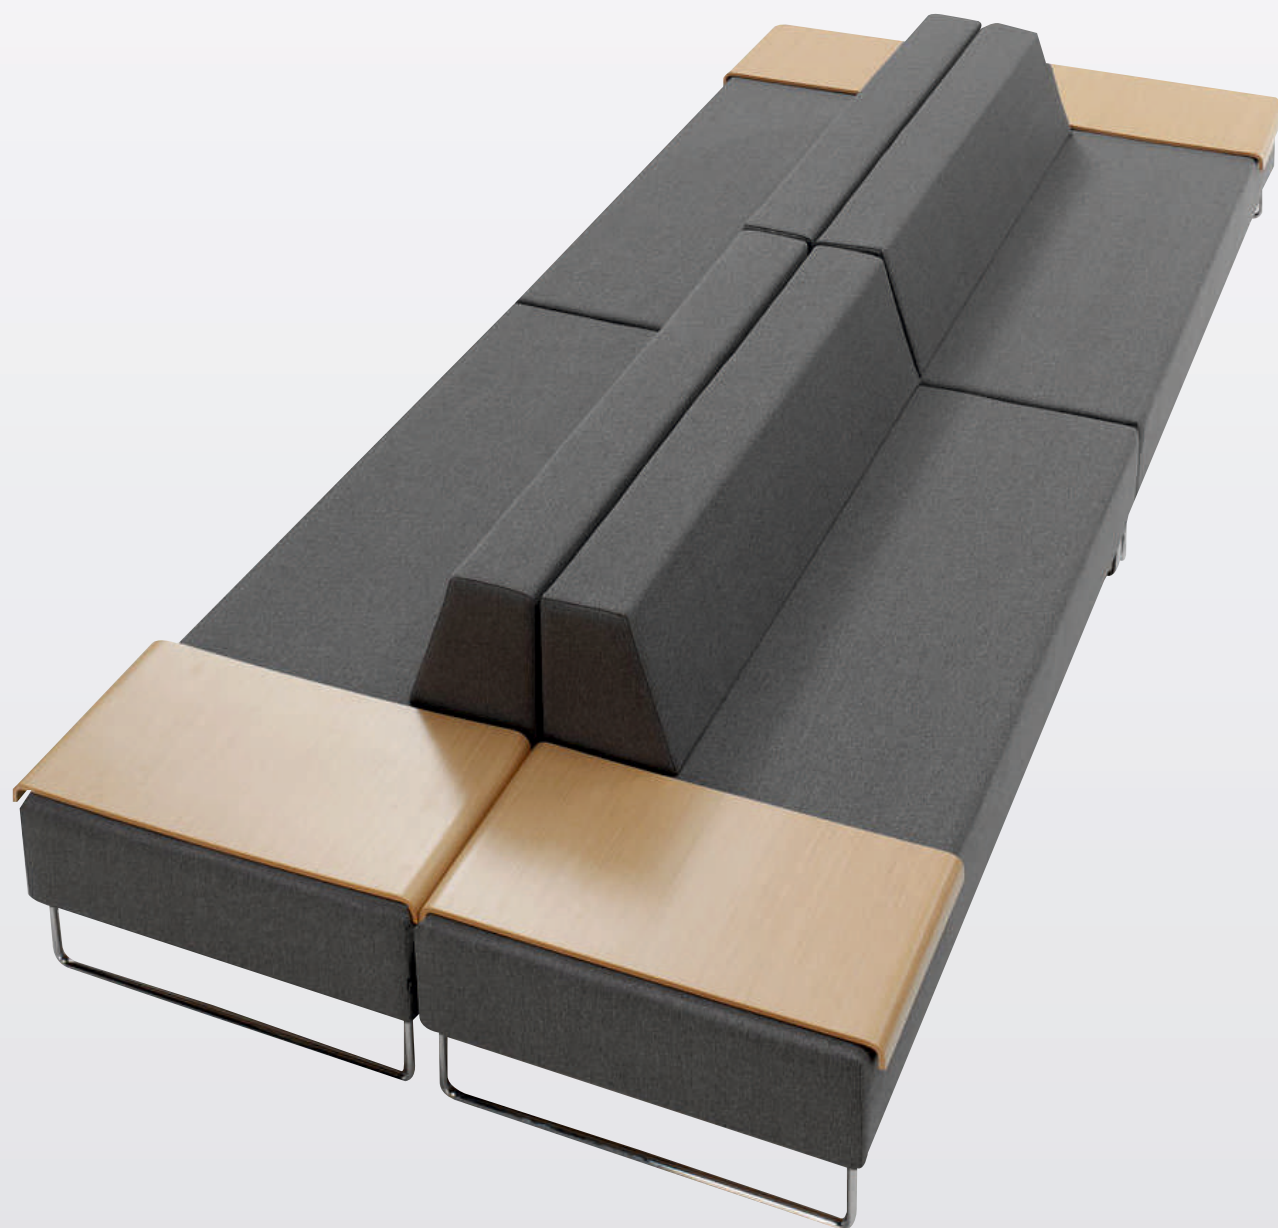

# SOFA SERIES

FUTON <span style="float: right;">( DEPTH - 675 mm )</span>			
	SINGLE SEATER	TWO SEATER	THREE SEATER
<b>FABRIC</b> (MTR.)	2.00	4.00	6.00
<b>SIZE</b> (FT.)	2.00	4.00	6.00

VERONICA <span style="float: right;">( DEPTH - 775 mm )</span>			
	SINGLE SEATER	TWO SEATER	THREE SEATER
<b>FABRIC</b> (MTR.)	6.50	8.00	9.50
<b>SIZE</b> (FT.)	3.00	4.75	6.25

## SOFT SEATING