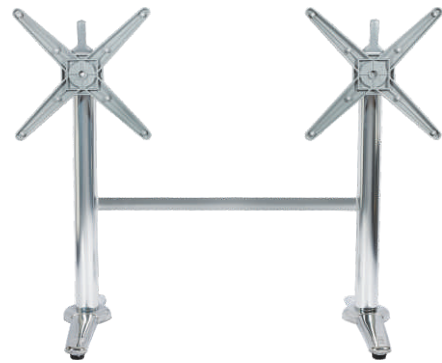

JD 104 (F)
725 h